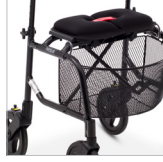

- Cable-free
- Wide backstrap
- Three colours

Our bestselling classic

neXus 3, is our bestselling rollator with a wide backstrap and robust wheels, making it a perfect everyday-life-companion.

Easy to fold

Cable-free and wide backstrap

The cable-free and anatomic brake handles increases safety and

Features

Padded Backrest
Back comfort while seated. Can be flipped both ways and is included with the rollator.

Foam Cushioned Seat
Offers a comfortable resting spot while walking.

Anatomic Brake Handles
The anatomic brake handles are easy and comfortable to use.

Accessories

Tray
Practical for resting lightweight items. Maximum load 2 kg/4.4lb. Part no. 93316.

Hard Basket
Basket ideal for shopping. Maximum load 4.5kg/10 lb. Part no. 4510.

Cane or Umbrella Holder
Simplifies transport of a cane or umbrella. Part no. 93317.

Cup Holder
Attaches in seconds without tools. Fits standard size bottle and cups. Part no. 90394.