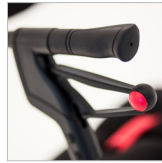

Cable-free and wide backstrap

The cable-free and anatomic brake handles increases safety and

Features

Padded Backrest
Back comfort while seated. Can be flipped both ways and is included with the rollator.

Foam Cushioned Seat
Offers a comfortable resting spot while walking.

Anatomic Brake Handles
The anatomic brake handles are easy and comfortable to use.

Accessories

Tray
Practical for resting lightweight items. Maximum load 2 kg/4.4lb. Part no. 93316.