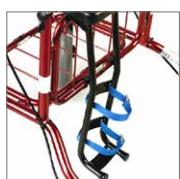

Illuminate your way while walking. Part no. 91091

Security Lock

Flex cord that protects rollator from theft while unattended. Part no. 91092

Cane holder

Simplifies transport of a cane or umbrella. Part no. 10603

One-Hand Brake

Allows user to control hand functions with one hand (installed left or right). Special order item. Part no. 10652

Bag Kit

Includes one small (5kg capacity) and one large bag (10kg capacity). Part no. 91095 (for 62cm), 91096

Oxygen Holder

Holds oxygen tube firmly in place. Part no. 10615

Seat Pad

State-of-the-art technology keeps pad cool in summer and warm in winter. Part no. 91093

Backstrap and Basket

Included with rollator in Canada. Backrest Part no. 10621, 10655 (for 72cm) Basket Part no. 10651