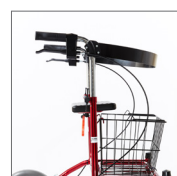

The Rebel is a compact rollator ideal for indoor or outdoor use. Its reactive frame is stable, yet easy to maneuver. The Rebel features ergonomic handles that are angle-adjustable allowing the user to find their optimal hand position. With an easy-to-fold system, it can easily be transported.

Perfect Indoors or Outdoors

At home or on the go, the Rebel is the perfect choice. Its reactive frame combined with stable wheels allow the rollator to move smoothly on virtually any surface. Available in an assortment of widths, the Rebel offers a versatile rollator that can be used almost anywhere. The reinforced model for those more robust users features a weight capacity of 250kg/551lb.

One-Hand Brake

Allows user to control hand functions with one hand (installed left or right). Special order item. Part no. 10652

Seat Pad

State-of-the-art technology keeps pad cool in summer and warm in winter. Part no. 91093

Backstrap and Basket

Included with rollator in Canada. Backrest Part no. 10621, 10655 (for 72cm) Basket Part no. 10601

Technical Specifications

	Rebel 67	Rebel 72	Rebel Reinforced 67	Rebel Reinforced 72
Part no.	2234101BR	2244101BR	71321BR	71421BR
Handle Height (Min - Max)	75cm - 93cm/ 29.5" - 36.6"	75cm - 93cm/ 29.5" - 36.6"	75cm - 93cm/ 29.5" - 36.6"	75cm - 93cm/ 29.5" - 36.6"
Seat Height	62cm/24.4"	62cm/24.4"	62cm/24.4"	62cm/24.4"
Overall Width	67cm/26.4"	72cm/28.3"	67cm/26.4"	72cm/28.3"
Overall Length	75cm/29.5"	75cm/29.5"	75cm/29.5"	75cm/29.5"
Width between Handles	47cm/18.5"	52cm/20.5"	47cm/18.5"	52cm/20.5"
Distance between Rear Wheels	52.1cm/20.5"	52.1cm/20.5"	52.1cm/20.5"	52.1cm/20.5"
Wheel Size	20cm x 4cm/ 7.9" x 1.6"	20cm x 4cm/ 7.9" x 1.6"	20cm x 4cm/ 7.9" x 1.6"	20cm x 4cm/ 7.9" x 1.6"
Product Weight	9.5kg/20.9lb	9.7kg/21.4lb	11.6kg/25.6lb	11.8kg/26.0lb
Maximum User Weight	140kg/309lb	140kg/309lb	250kg/551lb	250kg/551lb