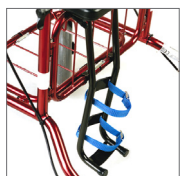

Ergonomic Handles

In order to offer the best ergonomics, the handles feature a stable and comfortable grip that distributes the weight put on them evenly. In addition, the Rebel's handles are angle and height adjustable, so that an optimal hand position can be found for each user.

¹ Backstrap and basket are optional in all countries except for Canada

Accessories/Features

Tray

Practical for resting lightweight items. Maximum load 2kg/4.4lb. Part no. 10651

Slow-Down Brake

Prevents the rollator from moving too fast and enables a controlled walking speed for the user. Part no.: 10624

Cane holder

Simplifies transport of a cane or umbrella. Part no. 10603

Oxygen Holder

Holds oxygen tube firmly in place. Part no. 10615

Splash Guard

Protects legs and clothes. Part no. 10608

Light kit

Illuminate your way while walking. Part no. 91091

One-Hand Brake

Allows user to control hand functions with one hand (installed left or right). Special order item. Part no. 10652

Seat Pad

State-of-the-art technology keeps pad cool in summer and warm in winter. Part no. 91093