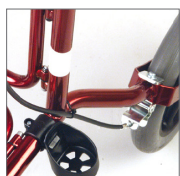

Ergonomic Handles

In order to offer the best ergonomics, the handles feature a stable and comfortable grip that distributes the weight put on them evenly. In addition, the Rebel's handles are angle and height adjustable, so that an optimal hand position can be found for each user.

¹ Backstrap and basket are optional in all countries except for Canada

Accessories/Features

Tray

Practical for resting lightweight items. Maximum load 2kg/4.4lb. Part no. 10651

Slow-Down Brake

Prevents the rollator from moving too fast and enables a controlled walking speed for the user. Part no.: 10624

Cane holder

Simplifies transport of a cane or umbrella. Part no. 10603

Oxygen Holder

Holds oxygen tube firmly in place. Part no. 10615

Splash Guard

Protects legs and clothes. Part no. 10608

Light kit

Illuminate your way while walking. Part no. 91091

One-Hand Brake

Allows user to control hand functions with one hand (installed left or right). Special order item. Part no. 10652

Seat Pad

State-of-the-art technology keeps pad cool in summer and warm in winter. Part no. 91093