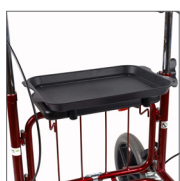

Accessories/Features

Tray

Practical for resting lightweight items. Maximum load 2kg/4.4lb. Part no. 10651