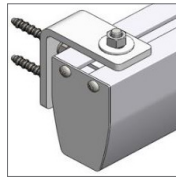

Ceiling, Wall and Pole Attachments

Used for installations in concrete and wood joist ceilings or in conjunction with pendulums, our ceiling attachments can be installed into both straight and curved rails without drilling. Our wall attachments can be used with all our rails and are ideal when a ceiling installation is not possible or desired. When mounting in a ceiling is not possible, or if a temporary solution is required, we offer poles to accommodate this installation. All attachments are made of a high quality, durable aluminum.

Distance Straps

Extends the distance between the rail and the lift. Assorted lengths.

Altair 150, 220 or 300
Compatible with all Altair models. Part no. 55200, 55210 or 55220.

Traverse Rollers

Assorted models for use with traverse system. Model no. 50170 shown.

Wall Attachment

When ceiling attachment is not possible, wall attachments can be used with all rails. Model no. 53025 shown.

Roomer S
Compatible with Roomer S. Part no. 55300

Pendulums

Assorted models and heights to accommodate installation in acoustic or uneven ceilings. Model no. 50190 shown.