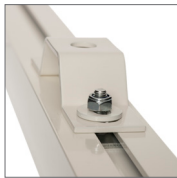

Ceiling, Wall and Pole Attachments

Used for installations in concrete and wood joist ceilings or in conjunction with pendulums, our ceiling attachments can be installed into both straight and curved rails without drilling. Our wall attachments can be used with all our rails and are ideal when a ceiling installation is not possible or desired. When mounting in a ceiling is not possible, or if a temporary solution is required, we offer poles to accommodate this installation. All attachments are made of a high quality, durable aluminum.

Wall Attachment

When ceiling attachment is not possible, wall attachments can be used with all rails. Model no. 53025 shown.

Roomer S
Compatible with Roomer S. Part no. 55300

Pendulums

Assorted models and heights to accommodate installation in acoustic or uneven ceilings. Model no. 50190 shown.

Poles

Ideal for temporary use or when modification to the building structure is not permitted. Model no. 53030 shown (pole).

HeliQ
Compatible with all HeliQ models. Part no. 55100, 55110 or 55120

Attachments