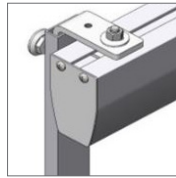

Wall Attachment

When ceiling attachment is not possible, wall attachments can be used with all rails. Model no. 53025 shown.

Roomer S
Compatible with Roomer S. Part no. 55300

Pendulums

Assorted models and heights to accommodate installation in acoustic or uneven ceilings. Model no. 50190 shown.

Poles

Ideal for temporary use or when modification to the building structure is not permitted. Model no. 53030 shown (pole).

HeliQ
Compatible with all HeliQ models. Part no. 55100, 55110 or 55120

Attachments