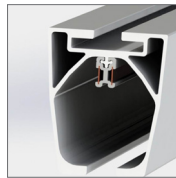

Ceiling, Wall and Pole Attachments

Used for installations in concrete and wood joist ceilings or in conjunction with pendulums, our ceiling attachments can be installed into both straight and curved rails without drilling. Our wall attachments can be used with all our rails and are ideal when a ceiling installation is not possible or desired. When mounting in a ceiling is not possible, or if a temporary solution is required, we offer poles to accommodate this installation. All attachments are made of a high quality, durable aluminum.

Wall Attachment

When ceiling attachment is not possible, wall attachments can be used with all rails. Model no. 53025 shown.

Roomer S
Compatible with Roomer S. Part no. 55300

Pendulums

Assorted models and heights to accommodate installation in acoustic or uneven ceilings. Model no. 50190 shown.

Poles

Ideal for temporary use or when modification to the building structure is not permitted. Model no. 53030 shown (pole).

HeliQ
Compatible with all HeliQ models. Part no. 55100, 55110 or 55120

Attachments

Attachment kits for mounting rails onto various materials. Model no. 50167 and 50168 shown.

In-Rail Charging

Allows continuous charging of lift while in rail. Assorted components required.

HeliQ Power Traverse
Compatible with all HeliQ PT models. Part no. 55103, 55140 or 55150