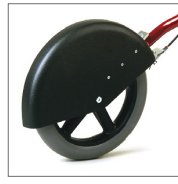

Splash Guard

Protects legs and clothes. Part no. 10608