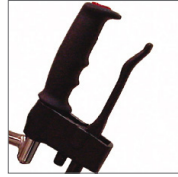

Compact
Reactive frame
Versatile

The Rebel is a compact rollator ideal for indoor or outdoor use. Its reactive frame is stable, yet easy to maneuver. The Rebel features ergonomic handles that are angle-adjustable allowing the user to find their optimal hand position. With an easy-to-fold system, it can easily be transported.

Slow-Down Brake

Prevents the rollator from moving too fast and enables a controlled walking speed for the user. Part no.: 10620

Light kit

Illuminate your way while walking. Part no. 91091

Security Lock

Flex cord that protects rollator from theft while unattended. Part no. 91092

Cane holder

Simplifies transport of a cane or umbrella. Part no. 10603

One-Hand Brake

Allows user to control hand functions with one hand (installed left or right). Special order item. Part no. 10652

Bag Kit