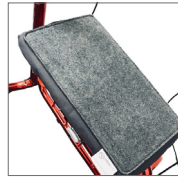

Cane holder

Simplifies transport of a cane or umbrella. Part no. 10603

One-Hand Brake

Allows user to control hand functions with one hand (installed left or right). Special order item. Part no. 10652

Bag Kit

Includes one small (5kg capacity) and one large bag (10kg capacity). Part no. 91095 (for 62cm), 91096

Oxygen Holder

Holds oxygen tube firmly in place. Part no. 10615

Seat Pad

State-of-the-art technology keeps pad cool in summer and warm in winter. Part no. 91093