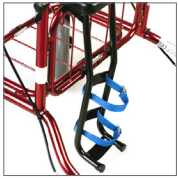

Slow-Down Brake

Prevents the rollator from moving too fast and enables a controlled walking speed for the user. Part no.: 10620

Light kit

Illuminate your way while walking. Part no. 91091

Security Lock

Flex cord that protects rollator from theft while unattended. Part no. 91092

Cane holder

Simplifies transport of a cane or umbrella. Part no. 10603

One-Hand Brake

Allows user to control hand functions with one hand (installed left or right). Special order item. Part no. 10652

Bag Kit

Includes one small (5kg capacity) and one large bag (10kg capacity). Part no. 91095 (for 62cm), 91096

Oxygen Holder

Holds oxygen tube firmly in place. Part no. 10615

Seat Pad

State-of-the-art technology keeps pad cool in summer and warm in winter. Part no. 91093