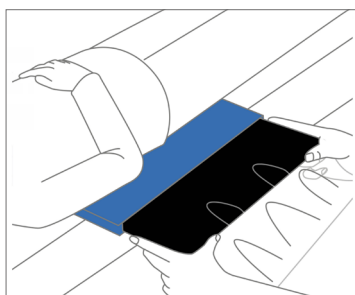

Alpha X-Ray Cassette Placer

Alpha X-Ray Protection Foil

For easy placement of X-Ray cassettes

The Alpha X-Ray Cassette Placers are the perfect aid for safe and gentle handling of X-ray cassettes under the client.

The innovative principle of the rotating X-Ray Cassette Placer, where the X-Ray Cassette Placer is simply slid under the client, is a significant improvement in the use of X-ray cassettes on clients.

In order to meet the strict hygiene requirements, the Petermann X-Ray Cassette Placer can easily be disinfected. We also offer disposable Protection Foil for the X-ray cassette to facilitate a safe and efficient workflow.