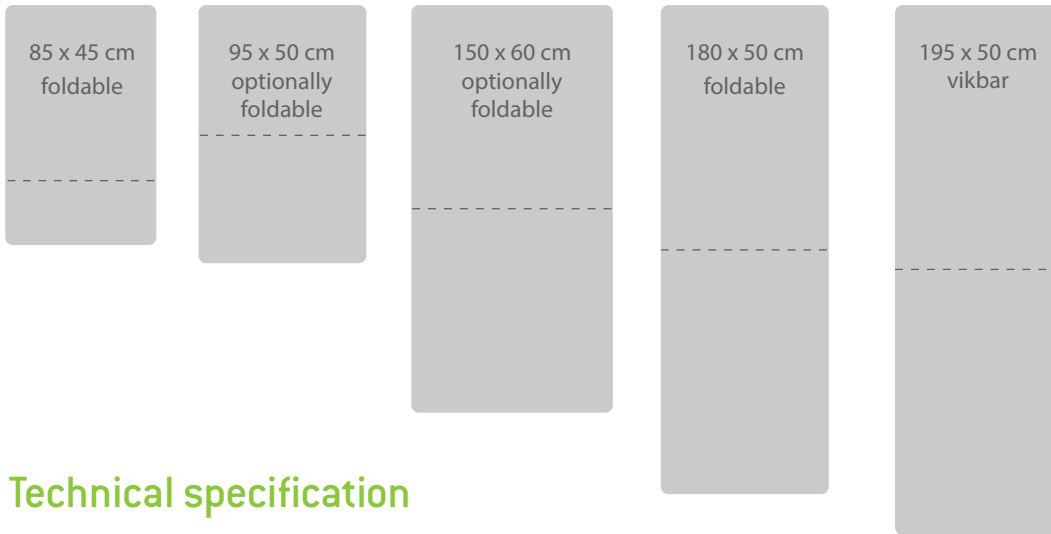

# Various sizes of Alpha Rollboard Vision

----- where the rollboard folds

### Rollboard (without cover)

	Measurement	Article number
Alpha Rollboard Vision XS, double foldable	85 x 45 cm / 33,5 x 17,7"	PMF-9050.0
Alpha Rollboard Vision S, foldable	85 x 45 cm / 33,5 x 17,7"	PMF-9075.0
Alpha Rollboard Vision M, foldable	95 x 50 cm / 37,4 x 19,7"	PMF-9085.0
Alpha Rollboard Vision M, not foldable	95 x 50 cm / 37,4 x 19,7"	PMF-9095.0
Alpha Rollboard Vision foldable (Wide)	150 x 60 cm / 59 x 23,6"	PMF-9150.0
Alpha Rollboard Vision (Wide)	150 x 60 cm / 59 x 23,6"	PMF-9155.0
Alpha Rollboard Vision L, foldable	180 x 50 cm / 70,9 x 19,7"	PMF-9170.0
Alpha Rollboard Vision XL, foldable	195 x 50 cm / 76,7 x 19,7"	PMF-9180.0