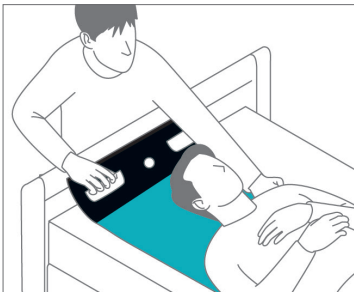

# Alpha Rollboard Vision

Gentle  
Low Friction  
Hygienic

The Rollboard Vision is particularly well suited to gentle, pain-free and low-friction sideways transfers of people with restricted mobility as well as obese people. In particular, bumps or gaps which occur when two support surfaces are placed next to one another can be bridged. The transfer of recumbent persons can be supported in emergency situations, in order to minimise patient movement when a diagnosis isn't available yet.

The Alpha Rollboard Vision impresses with its outstanding ease of handling and uncompromising safety during transfer and care, thanks to its unique combination of hygienic features, quality, form and function. The Alpha Rollboard Vision combines size and value in its ability to handle the average size and weight of clients. The Rollboard requires a cover for use, for instance the Textile Cover, but we do recommend adding any of our covers and foils to this product.