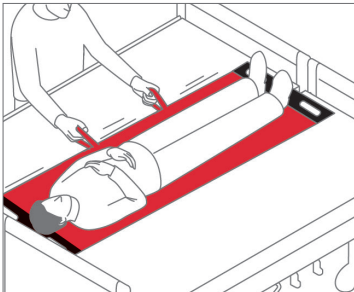

# Alpha Rollboard Vision

Gentle  
Low Friction  
Hygienic

The Rollboard Vision is particularly well suited to gentle, pain-free and low-friction sideways transfers of people with restricted mobility as well as obese people. In particular, bumps or gaps which occur when two support surfaces are placed next to one another can be bridged. The transfer of recumbent persons can be supported in emergency situations, in order to minimise patient movement when a diagnosis isn't available yet.

The Alpha Rollboard Vision impresses with its outstanding ease of handling and uncompromising safety during transfer and care, thanks to its unique combination of hygienic features, quality, form and function. The Alpha Rollboard Vision combines size and value in its ability to handle the average size and weight of clients. The Rollboard requires a cover for use, for instance the Textile Cover, but we do recommend adding any of our covers and foils to this product.